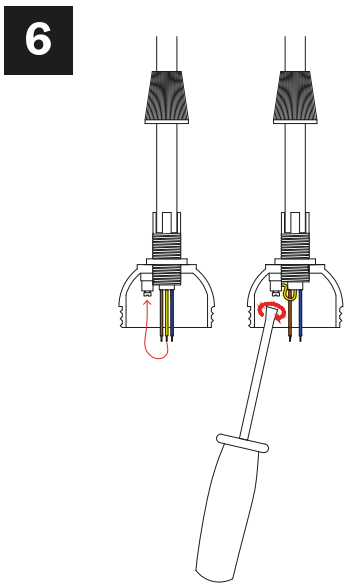

11

ON

art KBS27...

ca creative
cables

Mosaic S.p.A.
Lungo Dora Colletta 113/9 - 10153 Torino - Italy

E27 Thermoplastic Lampholder
4 A - 250 V - T 180° C - IP20

- E**
- F**
- G**
- B1**
- B2**
- B3**
- D1**

- A**
- C1**
- C2**

art KBS27...

ca creative
cables

Mosaic S.p.A.
Lungo Dora Colletta 113/9 - 10153 Torino - Italy

E27 Thermoplastic Lampholder
4 A - 250 V - T 180° C - IP20
FOR BUILDING IN
FOR CLASS II LUMINAIRES